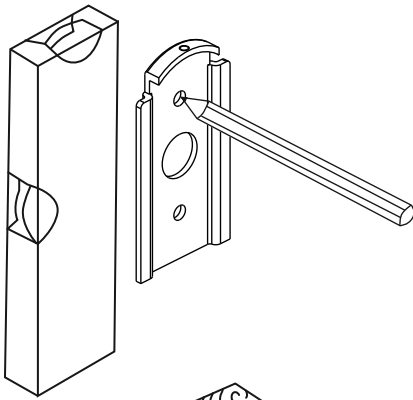

deleyCON

SPEAKER WALL MOUNT

INSTALLATION MANUAL

MK-W-39

	X4	M4x25 Wood screw
	X4	Plastic Wall plug
	X4	M5x12 Bolt

3

4