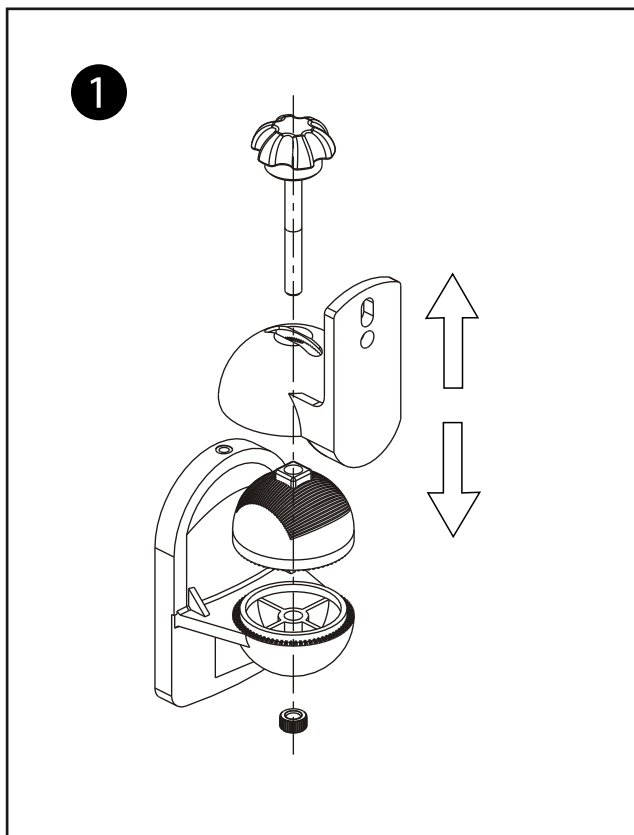

deleyCON

SPEAKER WALL MOUNT

INSTALLATION MANUAL

MK-W-39

	X4	M4x25 Wood screw
	X4	Plastic Wall plug
	X4	M5x12 Bolt

3

4