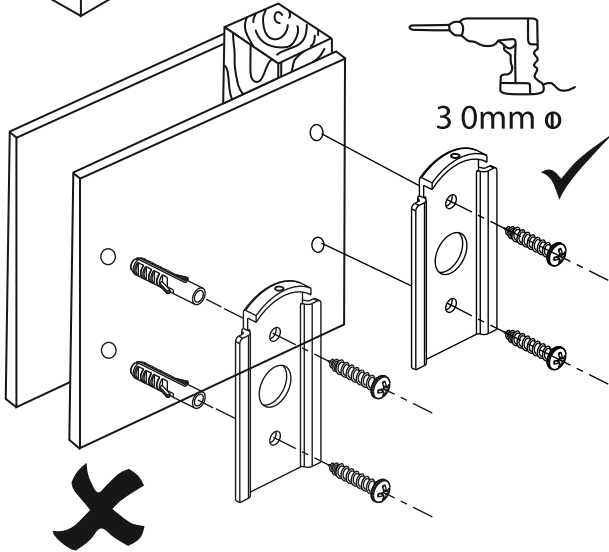

deleyCON

SPEAKER WALL MOUNT

INSTALLATION MANUAL

MK-W-39

	X4	M4x25 Wood screw
	X4	Plastic Wall plug
	X4	M5x12 Bolt

3

4