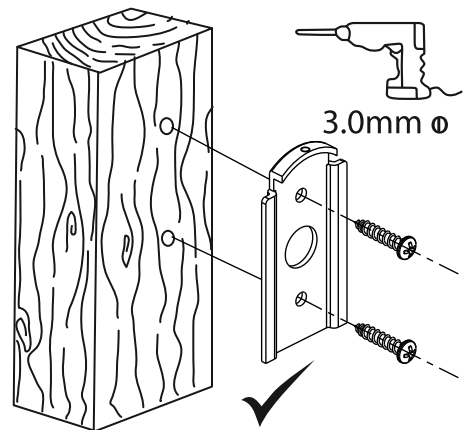

deleyCON

SPEAKER WALL MOUNT

INSTALLATION MANUAL

MK-W-39

	X4	M4x25 Wood screw
	X4	Plastic Wall plug
	X4	M5x12 Bolt

3

4