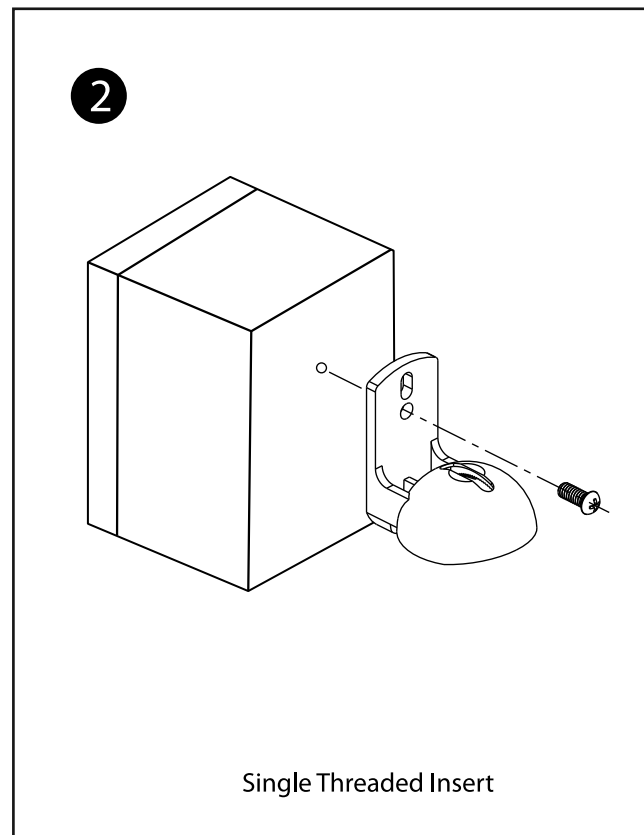

deleyCON

SPEAKER WALL MOUNT

INSTALLATION MANUAL

MK-W-39

	X4	M4x25 Wood screw
	X4	Plastic Wall plug
	X4	M5x12 Bolt

3

4