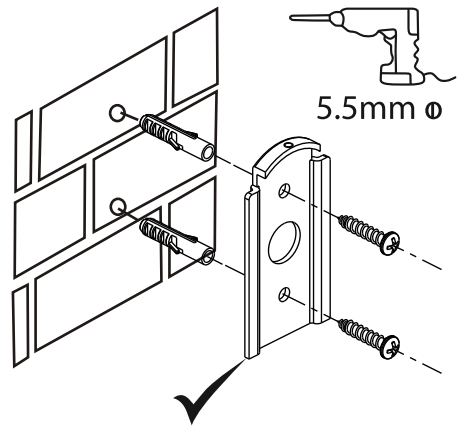

deleyCON

SPEAKER WALL MOUNT

INSTALLATION MANUAL

MK-W-39

	X4	M4x25 Wood screw
	X4	Plastic Wall plug
	X4	M5x12 Bolt

3

4