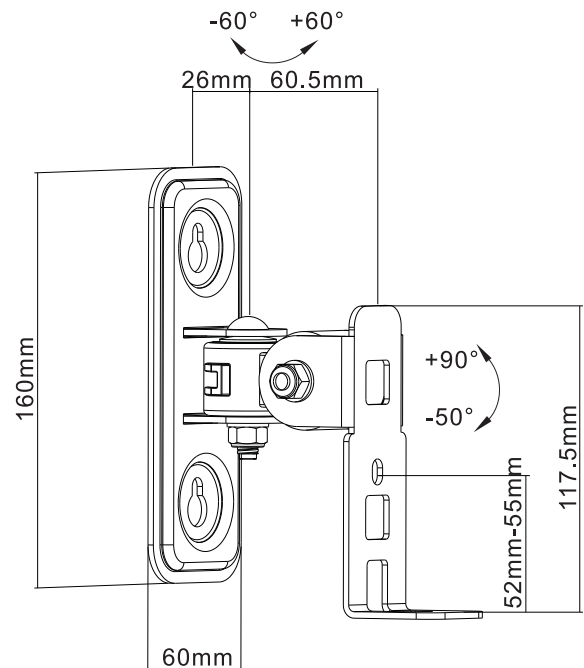

SPEAKER WALL MOUNT

MK-W-96

SET OF **2 PCS**

Features

- Unique tilting mechanism , plus left or right swivel
- Generous Cable Management Hole: for easy cable routing and connection
- Heavy-Duty Steel Construction: supports the speaker strongly and safely
- Color: White

Technical Data

Speaker Hole Dimension	1/4"
Max. weight	2 kg
Max. VESA	-
Distance from the wall	86.5 mm
Tilt	+90°~-50°
Swivel	+60°~-60°
Rotation	-

Items Delivered

- 2x Speaker Wall Mount MK-96
- 1x Installation Material
- 1x Manual

Logistics Information

Package size (L/W/H)	39x33.5x27.5 cm
Packaging unit (PU)	10
PU size	-
Weight (net) / PU	11.5 kg
Weight (gross) / PU	13.6 kg
EAN	4250580139744

Technical Drawing

SET OF **2 PCS**

MK-W-96

2 kg

+90°~-50°

+60°~-60°

86.5 mm